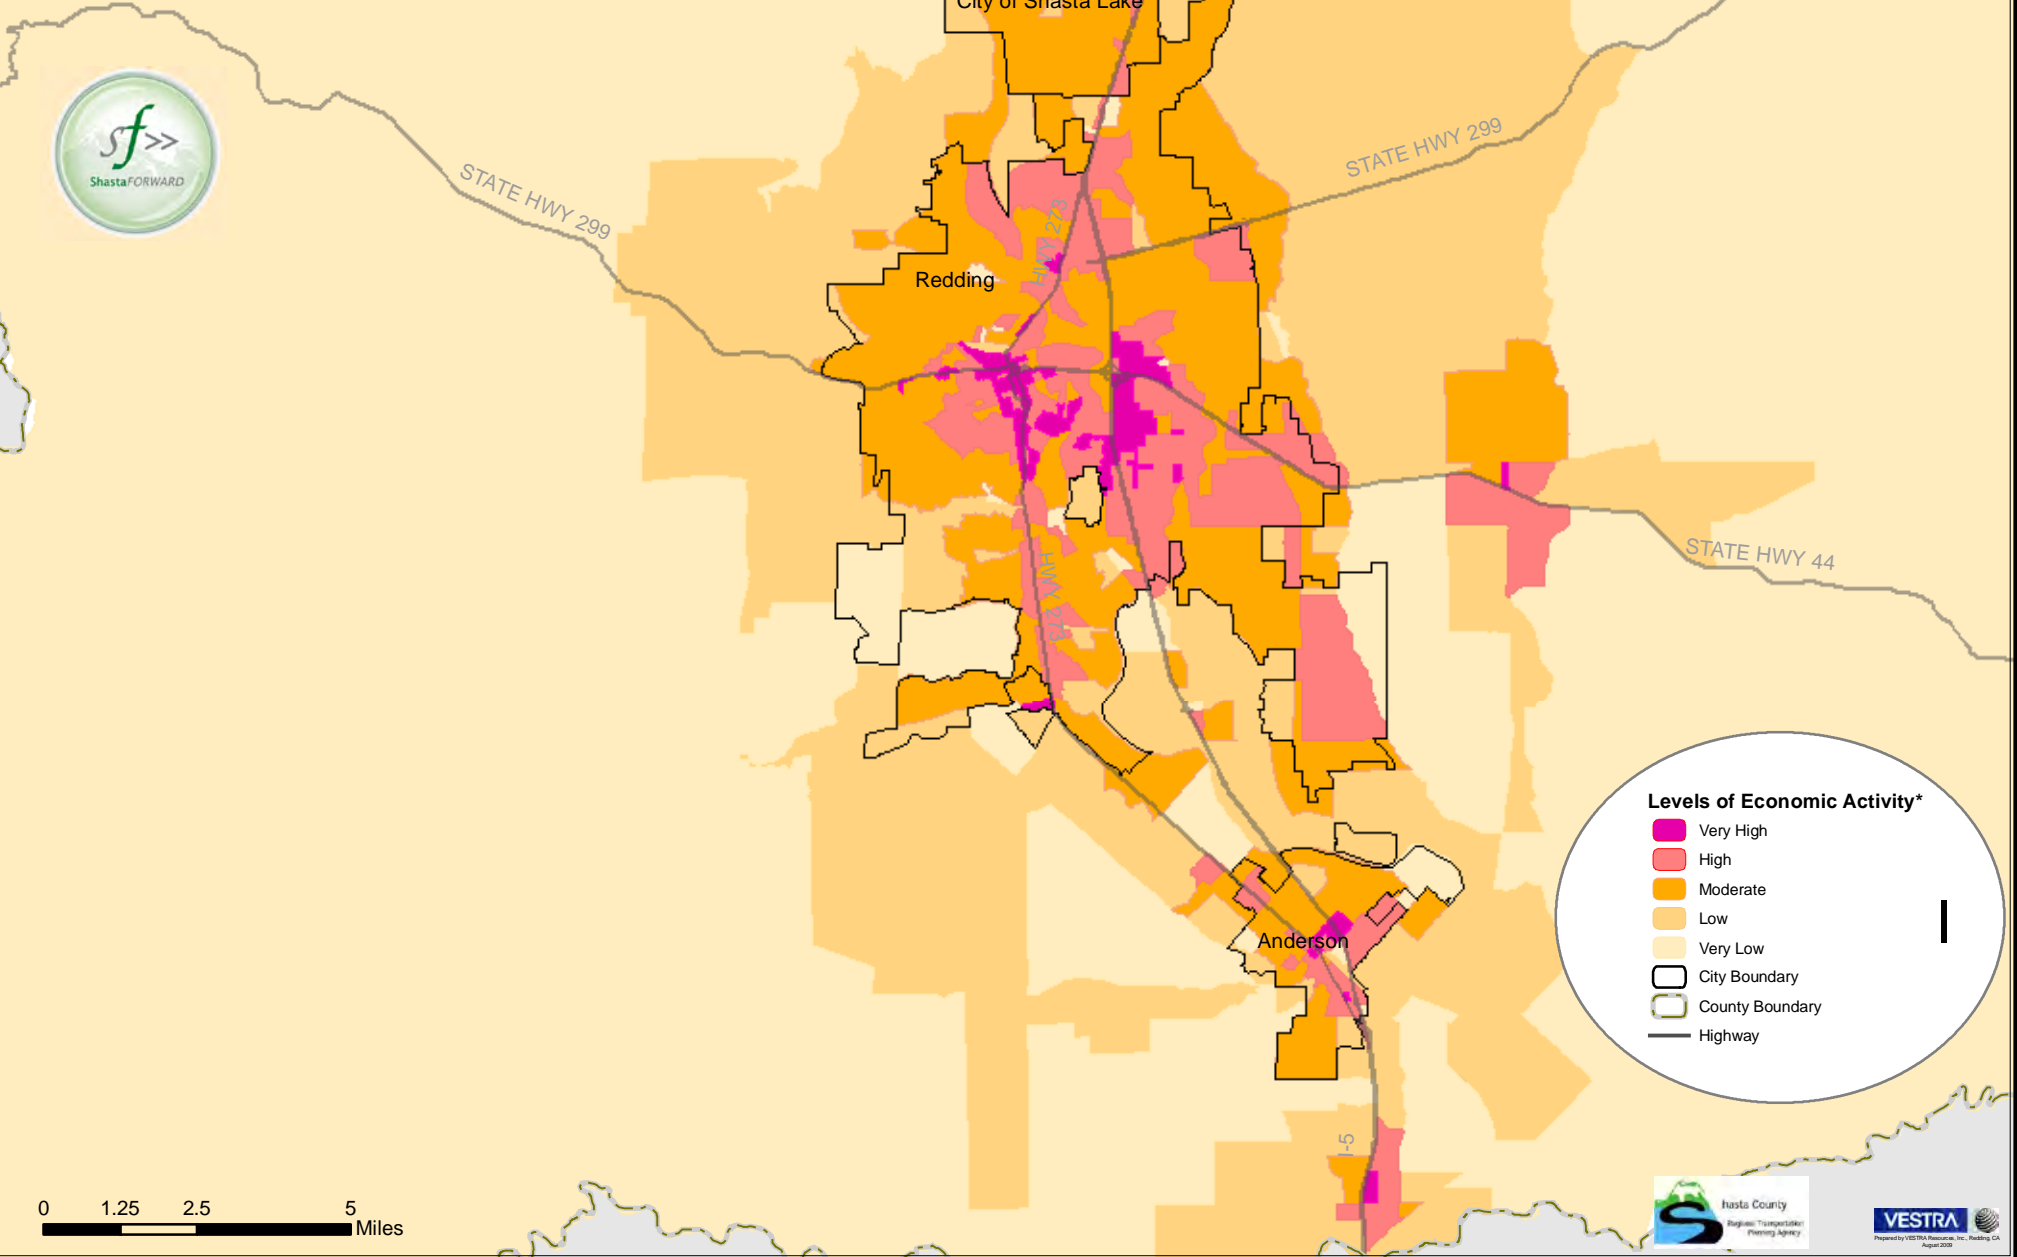

Shasta County Alternative Scenario C Areas of Economic Activity*

* 'Economic Activity' is defined by accessibility to employment and commerce.

Levels of Economic Activity*

- Very High
- High
- Moderate
- Low
- Very Low
- City Boundary
- County Boundary
- Highway

0 1.25 2.5 5 Miles